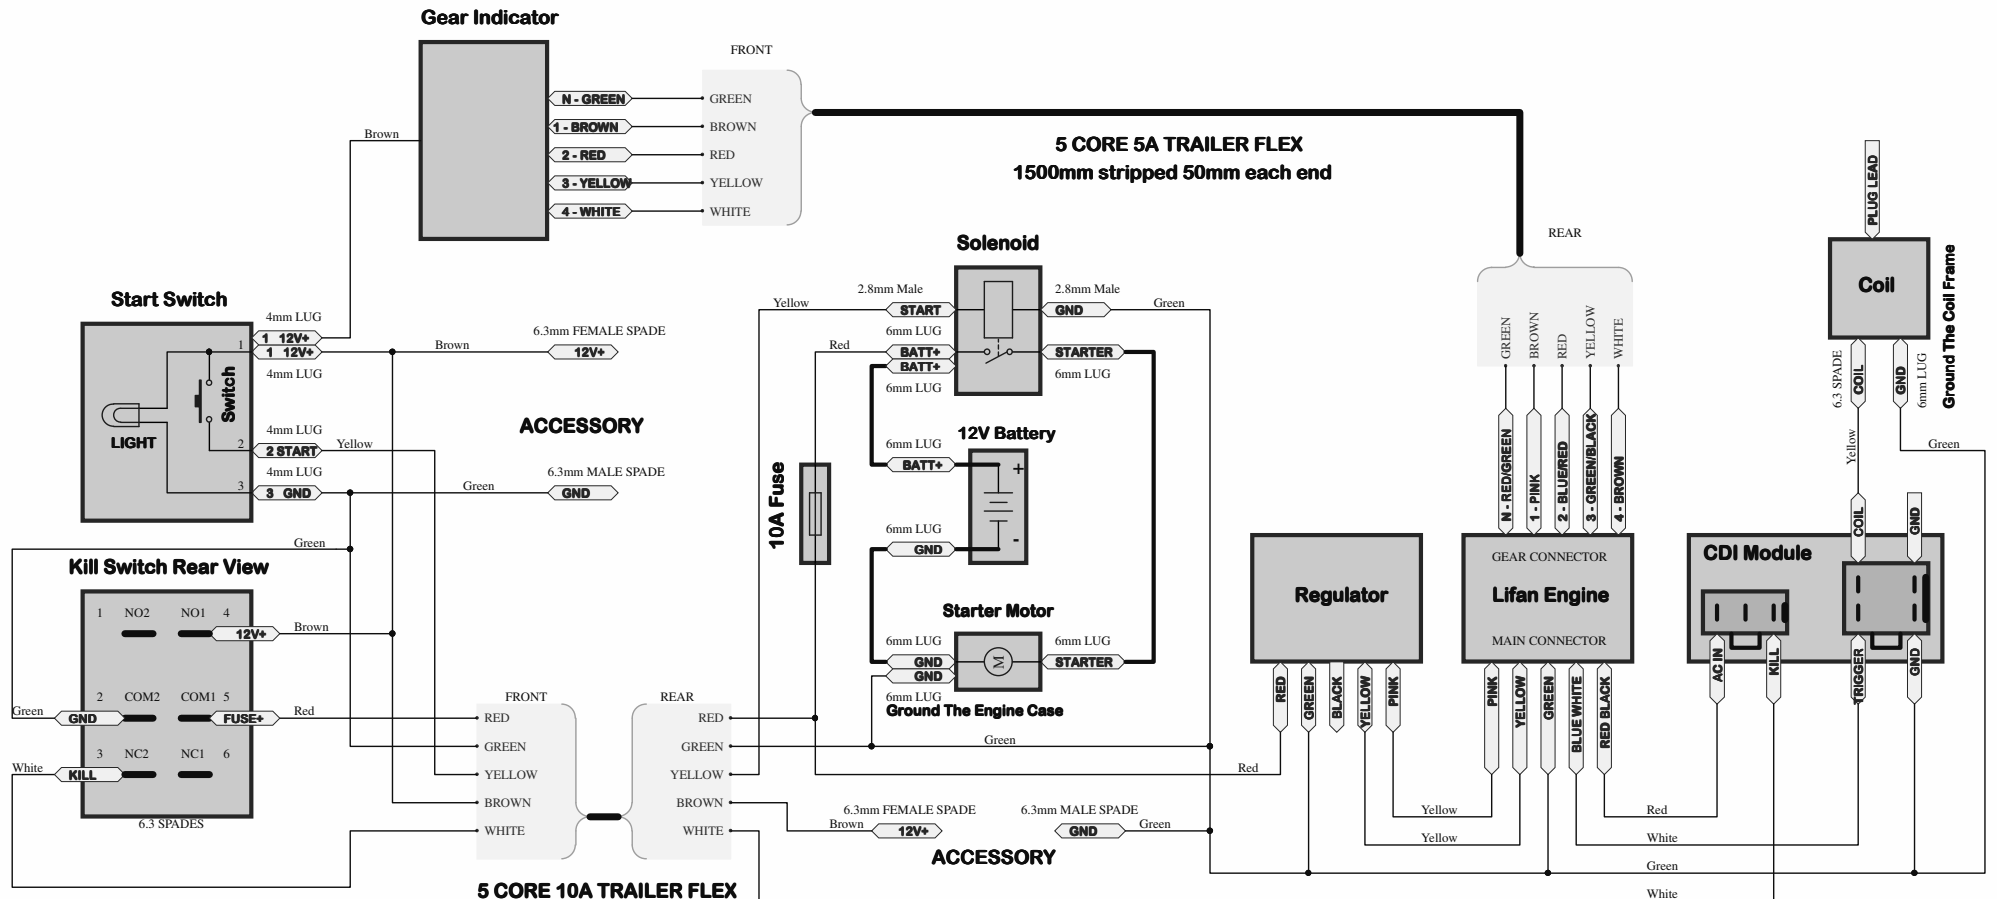

The **CONNECTORS** are shown from the **REAR VIEW (WIRE SIDE)** of the **LOOM CONNECTORS**.

ENGINE CONNECTIONS

KILL SWITCH DISABLES ALL DEVICES

SWAMP END LOOM FOR LIFAN 1P52FMI - 125CC

Title		
SWAMP END LIFAN 1P52FMI KART		
Size	Number	Revision
A3		3
Date:	19/01/2017	Sheet of
File:	C:\Users\l.lifan\125cc Wiring Schematics\Doc	