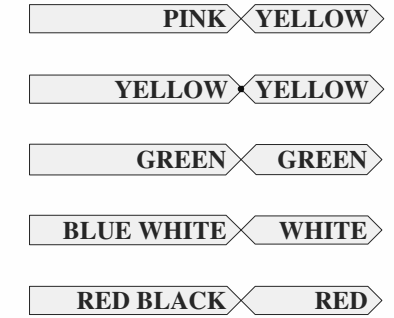

The **CONNECTORS** are shown from the **REAR VIEW (WIRE SIDE)** of the **LOOM CONNECTORS**.

ENGINE CONNECTIONS

KILL SWITCH DISABLES ALL DEVICES

SWAMP END LOOM FOR LIFAN 1P52FMI - 125CC

Title		
SWAMP END LIFAN 1P52FMI KART		
Size	Number	Revision
A3		3
Date:	19/01/2017	Sheet of
File:	C:\Users\l.lifan\125cc Wiring Schematics\Doc	